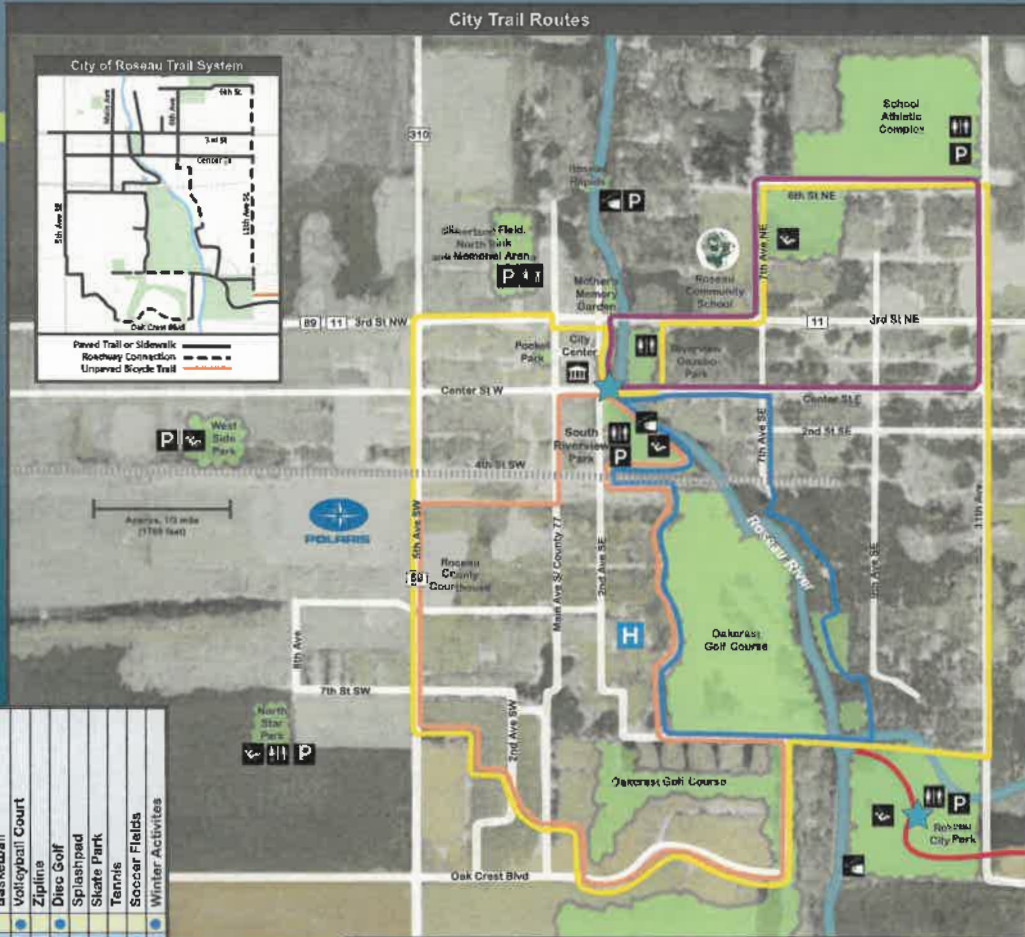

Roseau City Parks and Trails

RULES

- Protect and Preserve Your Parks and Trails
- Do Not Litter, Keep the Parks and Trails Clean
- No Motorized Vehicles or Horses Allowed
- Keep Right, Pass Left, Warn Before Passing
- Bikes yield to pedestrians
- Keep Dogs on a Leash
- Clean-up After Your Pet
- Be Courteous

Have fun!

	Restrooms	Parking	Picnic Area	Drinking Fountains/Water	BBQ Grills	Shelters	Fire Pit	Playground	Trails	Campground	Fishing	Kayak Launch/River Access	Ball Fields	Basketball	Volleyball Court	Zipline	Disc Golf	Splashpad	Skate Park	Tennis	Soccer Fields	Winter Activities
City Park																						
North Star Park																						
Riverview Gazabo Park																						
South Riverview Park																						
West Side Park																						
Mother's Memory Park																						
Downtown Pocket Park																						
School Athletic Complex																						
Roseau Dam/Rapids																						
East Diversion Picnic Area																						
Norquist Farm																						

<https://www.city.roseau.mn.us/>

Funding provided by the City of Roseau, Roseau Area Community Fund and
Quin County Community Health Services (SHIP Walkable Community Grant).
2020

LEGEND

- You are here
- River Loop: 2.4 miles
- School Loop: 2.0 miles
- City Loop: 4.9 miles
- Oak Crest Loop: 3.3 miles
- East Diversion Trail (City Park to Norquist Farm Parking Lot): 4.2 miles
- Norquist Farm Loop: 0.9 miles
- Path to Mount Roseau Trails
- Kayak Launch/Fishing
- Picnic Area
- Playground
- Birding Trail Overlooks
- City Center Museum
- Hospital
- The Heritage of This Place - Sculpture
- Veteran's Memorial
- Public Safety Monument
- Gazebo
- Splashpad
- Skate Park