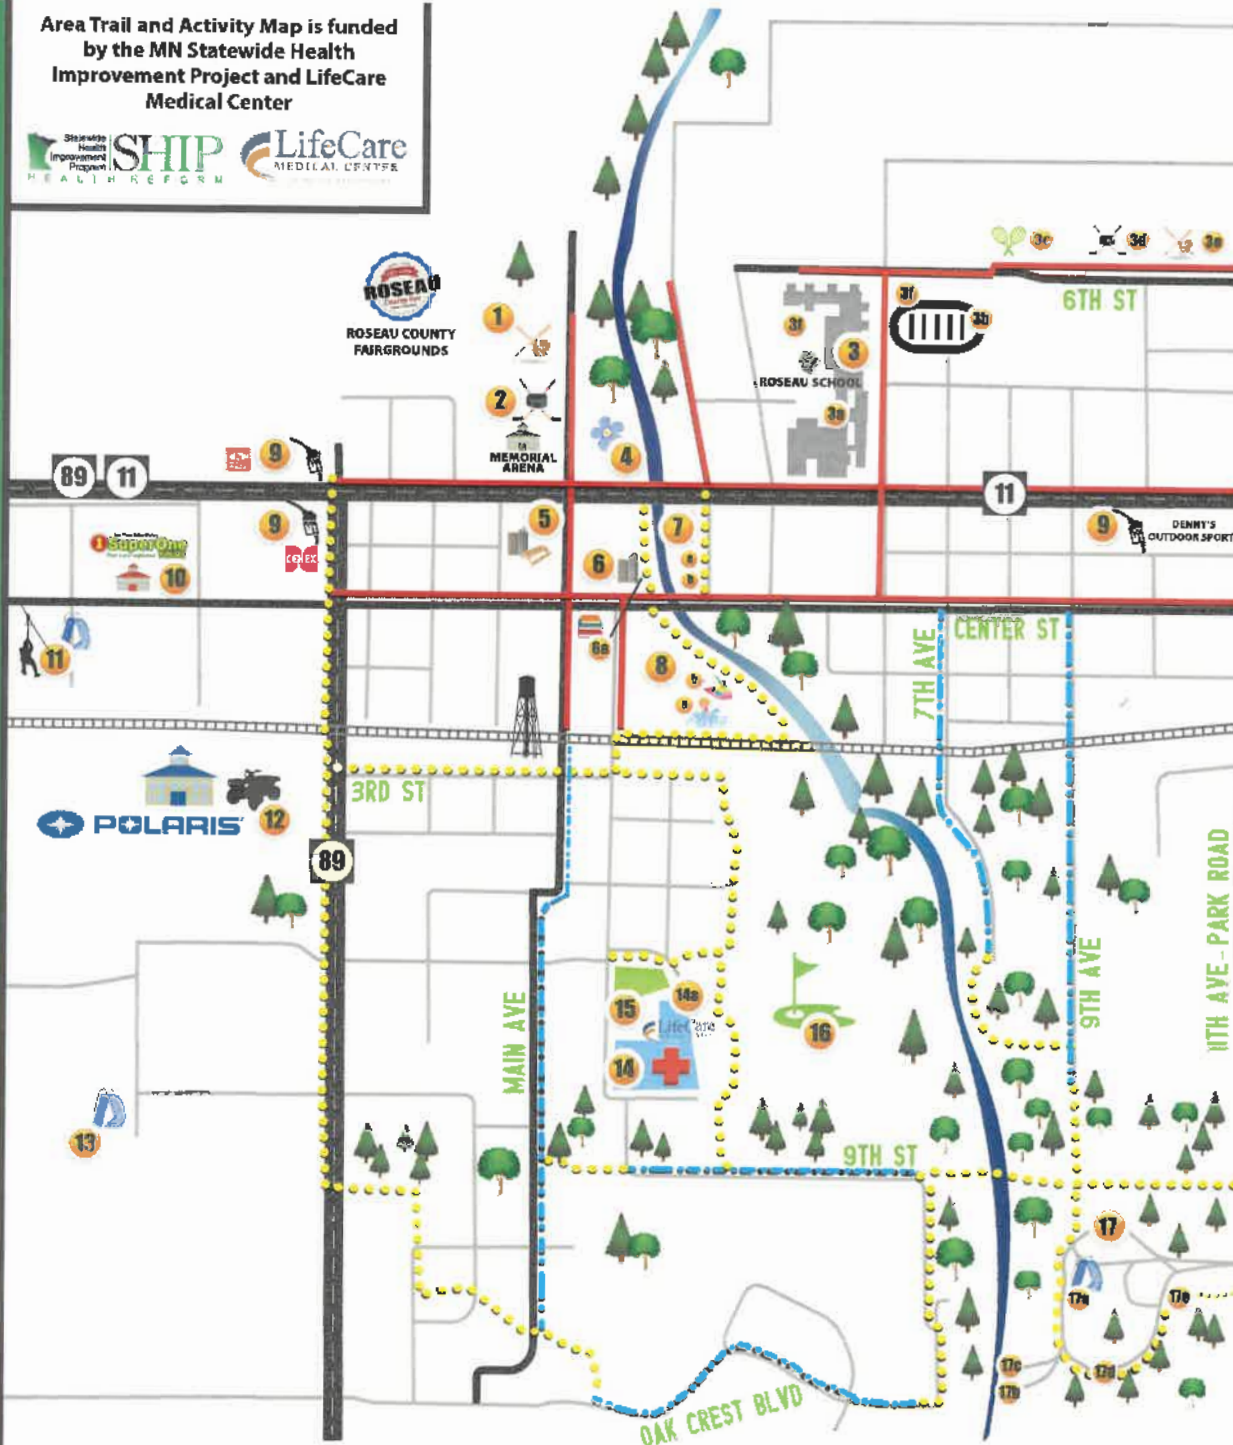

<https://www.city.roseau.mn.us/>

Funding provided by the City of Roseau, Roseau Area Community Fund and
Quin County Community Health Services (SHIP Walkable Community Grant).
2020

LEGEND

- You are here
- River Loop: 2.4 miles
- School Loop: 2.0 miles
- City Loop: 4.9 miles
- Oak Crest Loop: 3.3 miles
- East Diversion Trail (City Park to Norquist Farm Parking Lot): 4.2 miles
- Norquist Farm Loop: 0.9 miles
- Path to Mount Roseau Trails
- Kayak Launch/Fishing
- Picnic Area
- Playground
- Birding Trail Overlooks
- City Center Museum
- Hospital
- The Heritage of This Place - Sculpture
- Veteran's Memorial
- Public Safety Monument
- Gazebo
- Splashpad
- Skate Park

ROSEAU

Trail & activity map

- Gilbertson Baseball Field
 - Memorial Arena/North Rink
 - Roseau School
 - a - Indoor Pool/Track/Fitness Center
 - b - Outdoor Track/Football Field
 - c - Tennis Court
 - d - Rams Sports Center/Ice Rink
 - e - Softball Field
 - f - School Playground
 - Mother's Memory Garden Park
 - Downtown/Pocket Park
 - City Center
 - a - Library/Museum
 - Riverview Gazebo Park
 - a - Civil Service Memorial
 - b - Veteran's Park
 - South Riverview Park
 - a - Future Splash Pad
 - b - Winter Sliding Hill
 - Convenience Store
 - SuperOne Foods
 - West Side Park/Zip Line
 - Polaris Industries
 - North Star Park
 - LifeCare Medical Center
 - a - 24/7 Wellness Center
 - Healing Garden
 - Oak Crest Golf Course
 - City Park
 - a - Playground/Picnic Shelter
 - b - Boat Launch
 - c - Fishing Pier
 - d - Campground
 - e - Parking/Mtn Bike/Diversion Trail Access
 - 6.5 Mile Mountain Bike Course
 - Pedestrian/Bike Trail
 - ATV Challenge Course/Trail
 - Birdwatching Interpretive Sites
 - Parking/Picnic Area
- Pedestrian/Bike Trail
— Sidewalk
— City Street Connection
— ATV/Motorized

Area Trail and Activity Map is funded by the MN Statewide Health Improvement Project and LifeCare Medical Center

DIVERSION TRAIL

located east of roseau, mn