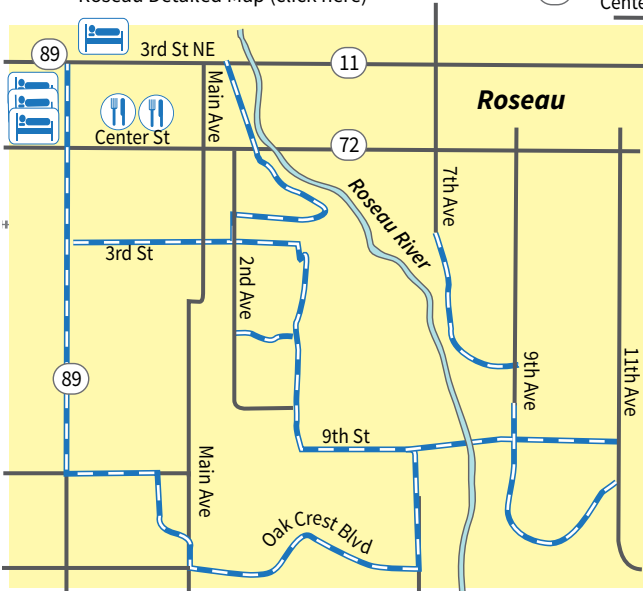

Roseau Area

Sprague Creek Peatland Scientific and Natural Area

BIKE

THE SCENIC TRAILS IN
Roseau, MN

BOOK YOUR STAY NOW!

AmericInn · 218.463.1045
North Country Inn · 218.463.9444
Roseau Motel · 218.463.2196

GOROSEAU.COM

- Paved Trails
- Gravel Trails

Road Routes

- Gravel Bike Friendly Road
- Other Roads

- Dining
- Lodging
- Hospital
- Trailhead

Roseau Detailed Map ([click here](#))

Beltrami Island State Forest Detailed Map